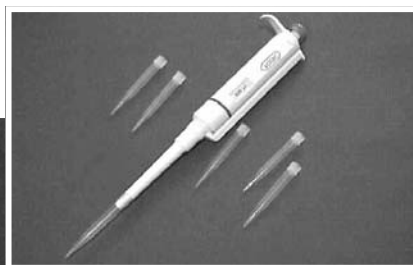

SEMCKECK 2

Colorimetry — used to measure sperm density

Reduce boar cost per dose

The **Rotech Semcheck 2 Colorimeter** quickly and easily gives an assessment of boar sperm density - enabling the optimum number of semen doses to be prepared from a single collection.

Low cost, easy to operate

The **Semcheck 2** comes complete with easy-to-follow, laminated instructions, including a calibration graph and ready reckoner.

Everything you need, all in one kit:

Rotech can supply the **Semcheck 2** in a kit which includes all the accessories needed to measure semen density:

- Rotech Semcheck 2 Colorimeter
- 0.3ml Fixed Volume Pipetter
- 2.7ml Fixed Volume Pipetter
- Disposable Cuvettes
- 1.0ml Pipetter Tips
- 5.0ml Pipetter Tips

Standardise sperm density

Checking each boar collection with the **Semcheck 2 Colorimeter** enables sperm density to be standardised in all semen doses.

Early warning of reduced boar performance

Colorimetry on a regular basis will highlight the earliest signs of any reduced boar performance.

Specifically designed for pig AI

The **Semcheck 2 Colorimeter** has been specifically designed for **pig AI**.