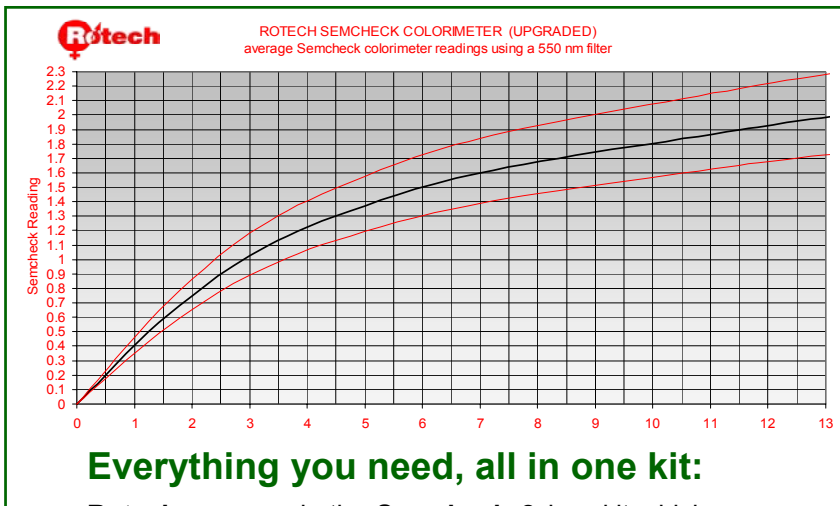

SEMCKECK 2

Colorimetry — used to measure sperm density

Reduce boar cost per dose

The **Rotech Semcheck 2 Colorimeter** quickly and easily gives an assessment of boar sperm density - enabling the optimum number of semen doses to be prepared from a single collection.

Low cost, easy to operate

The **Semcheck 2** comes complete with easy-to-follow, laminated instructions, including a calibration graph and ready reckoner.

Everything you need, all in one kit:

Rotech can supply the **Semcheck 2** in a kit which includes all the accessories needed to measure semen density:

- Rotech Semcheck 2 Colorimeter
- 0.3ml Fixed Volume Pipetter
- 2.7ml Fixed Volume Pipetter
- Disposable Cuvettes
- 1.0ml Pipetter Tips
- 5.0ml Pipetter Tips

Standardise sperm density

Checking each boar collection with the **Semcheck 2 Colorimeter** enables sperm density to be standardised in all semen doses.